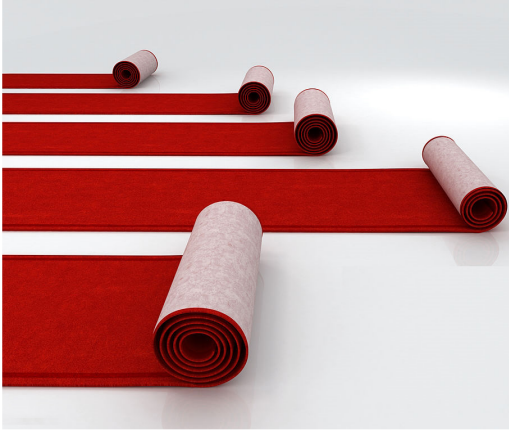

Standard Furnishings

CURTIN
Convention & Exposition Services, Inc.

Carpeting

Standard booth carpet is available in 10' widths and in all lengths.

Custom colors and styles are available upon request.

Standard Color Options

Blue

Red

Black

Grey

Seating

Side Chair
Padded Arm Chair
High Stool with Back
Swivel Rolling Chair

Tables

Skirted Tables (30" h)
and Counters (42" h)

4' length
6' length
8' length

Standard color options
shown right.

Custom colors available
upon request.

Round Pedestal Tables

30" h x 30" d
30" h x 36" d
42" h x 30" d

Single Level
Table Top Risers

4' length
6' length
8' length